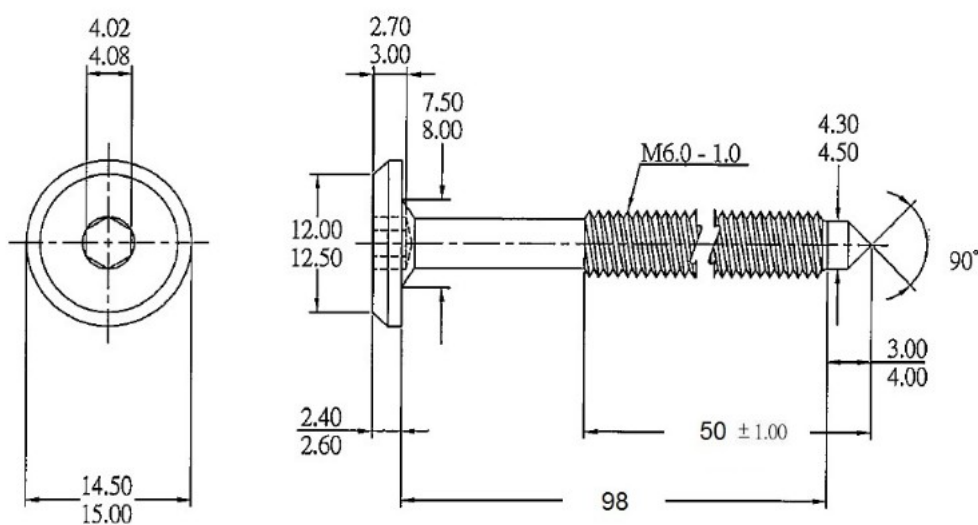

PRODUCT SHEET

Description:

Fifteen Screw, M6x100mm, Brass Plated, Pointed

Item number:

12.01.104-2

Units	Box	Carton	HS Code	Barcode
Pcs.	1	600	7318155898	
				5704866019989

SISO A/S

Mileparken 11
DK-2740 Skovlunde
Denmark
VAT: 24786013